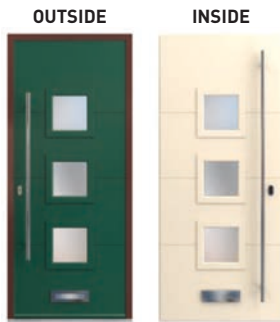

MATT – A smooth, flatter finish creates a classy, timeless surface with a 30% gloss sheen.

COLOUR YOUR DOOR

What are my options?

Choose Your Door Colour

Choose the perfect colour combinations for your door and frame to suit your home's colour schemes. Complement or contrast with your existing colour palette.