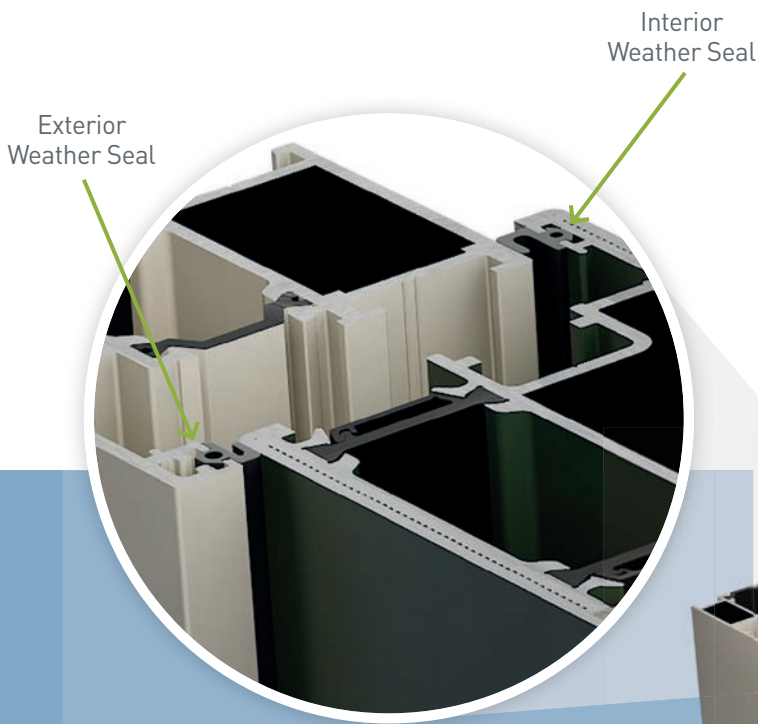

Our Doors Are 36% Thicker

than GRP (Glass Reinforced Plastic), composite doors

With a thickness of 60mm (compared to 44mm for GRP composite doors) our aluminium composite door leafs provide superior strength and security. They present a powerful visual and physical deterrent to potential intruders.