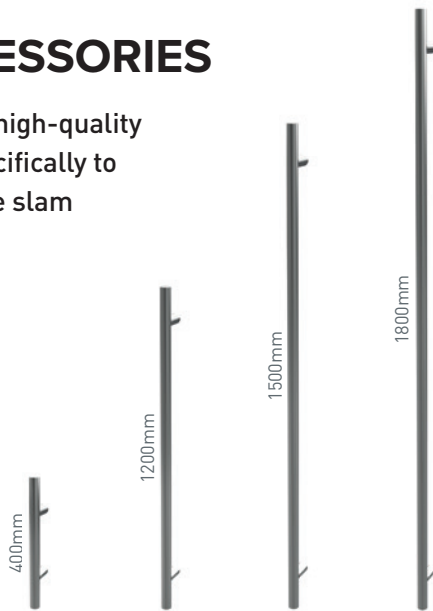

ESCUTCHEON

External & Internal (Graphite)

LONG BAR HANDLES

(Stainless Steel)

Mitre Lever on Oval Rose

(Stainless Steel)

T-Bar Lever on Oval Rose

(Stainless Steel)

Ergonomic Lever on Oval Rose

(Stainless Steel)

INTERIOR HANDLES

(Stainless Steel)

THE SMART SPARK

A mark of quality

You will see our 'Smart Spark' quality mark stamped on many of our stainless steel accessories.

Whenever you see the Spark, you can be sure the hardware has been designed and thoroughly tested for use with our systems – and that the whole door, including glazing and accessories, has been tested to all the relevant industry standards.