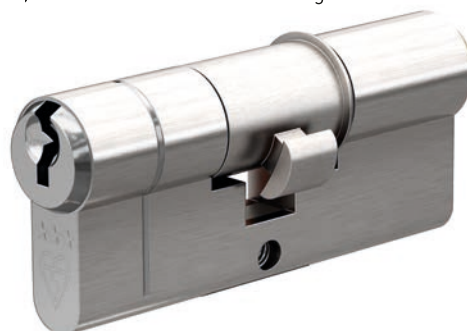

KEY / KEY'S

As the name suggests, for these cylinders the key is required to lock and to unlock the door, both from the inside and outside of the house. This option is also suitable for all three of our lock types.

So confident are we in the locks' quality and performance, that if your home is broken into via one of our 3* Kitemarked Euro Cylinders, and your insurance company won't pay out, we will pay up to £4,000 to cover the cost of stolen goods.