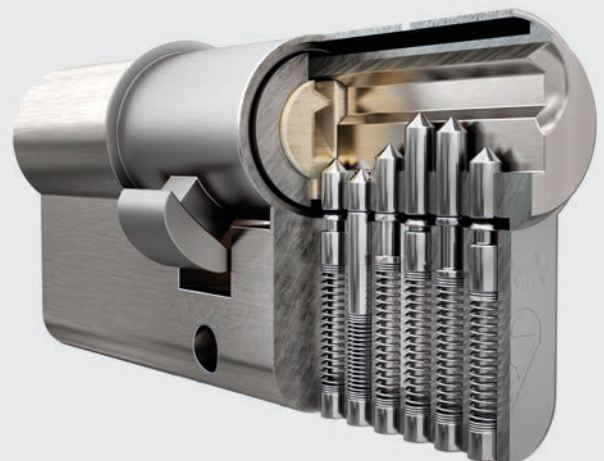

ANTI-SNAP

ANTI-BUMP

ANTI-PICK

ANTI-DRILL

Frame: White KL010 Sash: Zinc Yellow CTN006

KEY SECURITY FEATURES

- All our doors meet the requirements of PAS24, the industry's security standard.
- Providing outstanding security, 3* cylinder are fitted as standard to all our doors.
- Manufactured from high-strength aluminium, our doors provide a visible deterrent.