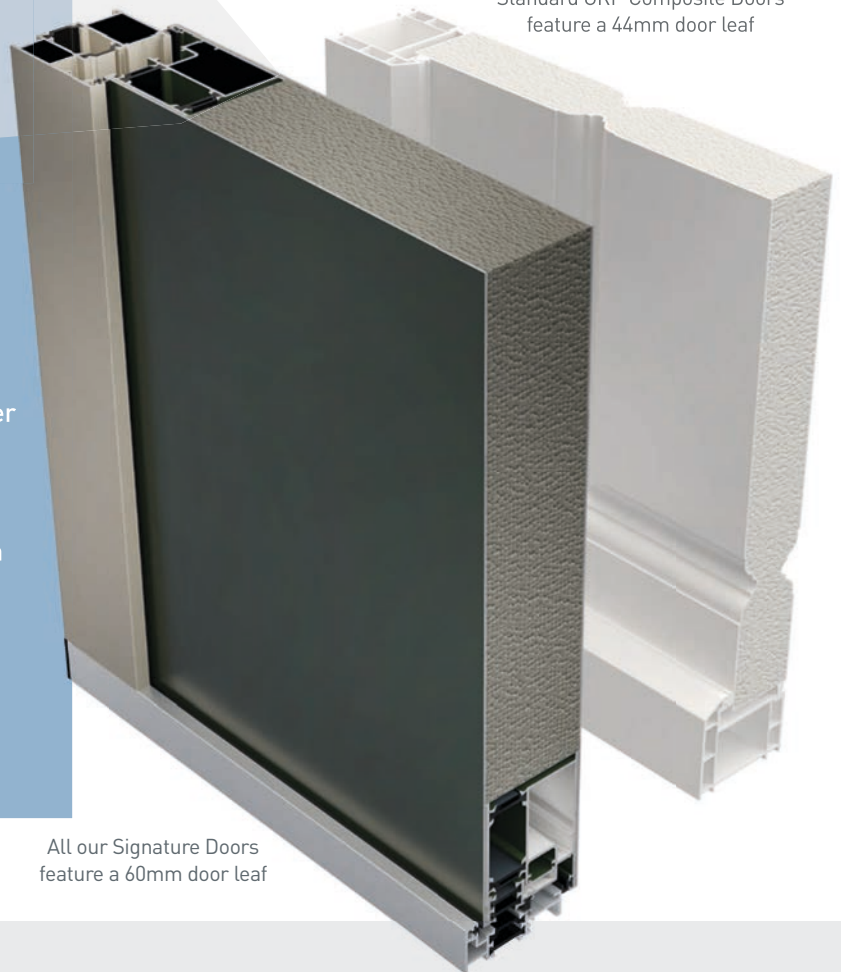

Standard GRP Composite Doors feature a 44mm door leaf

All our Signature Doors feature a 60mm door leaf

CLASS LEADING WEATHER SEALS

All our doors are finished with two separate weather seals – one inside and one outside – providing superior weather protection as standard.