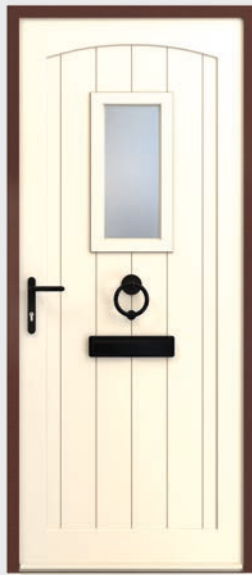

Frame & Sash: Sand SEN003

BROADFIELD

The traditional Broadfield design brings a perfect country cottage look to any home

Frame: White KL010
Sash: Ruby Red CTN005

Frame: Sienna Brown SEN004
Sash: Bourton Cream CWD002