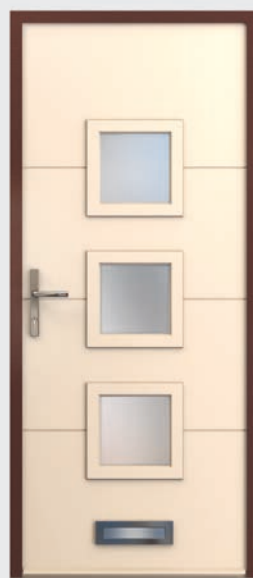

Frame: Sienna Brown SEN004
Sash: Slad Stone CWD015

Frame: White
Sash: Melon Yellow CTN007

CHOOSE YOUR ACCESSORIES

We offer a wide choice of letter plates, handles and knockers in a range of colours, styles and materials – including stainless steel and chrome.